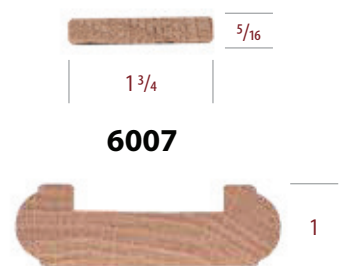

# HANDRAILS / BOTTOMRAILS

**6040**  
Wall Rail

**2275**  
Wall Rail

**6003**  
Handrail

**6050**  
Shoe Rail and Fillet

**6007**  
Shoe Rail and Fillet

6050 curved Fillet available in Red Oak only  
All other species Flat Fillet like 6007